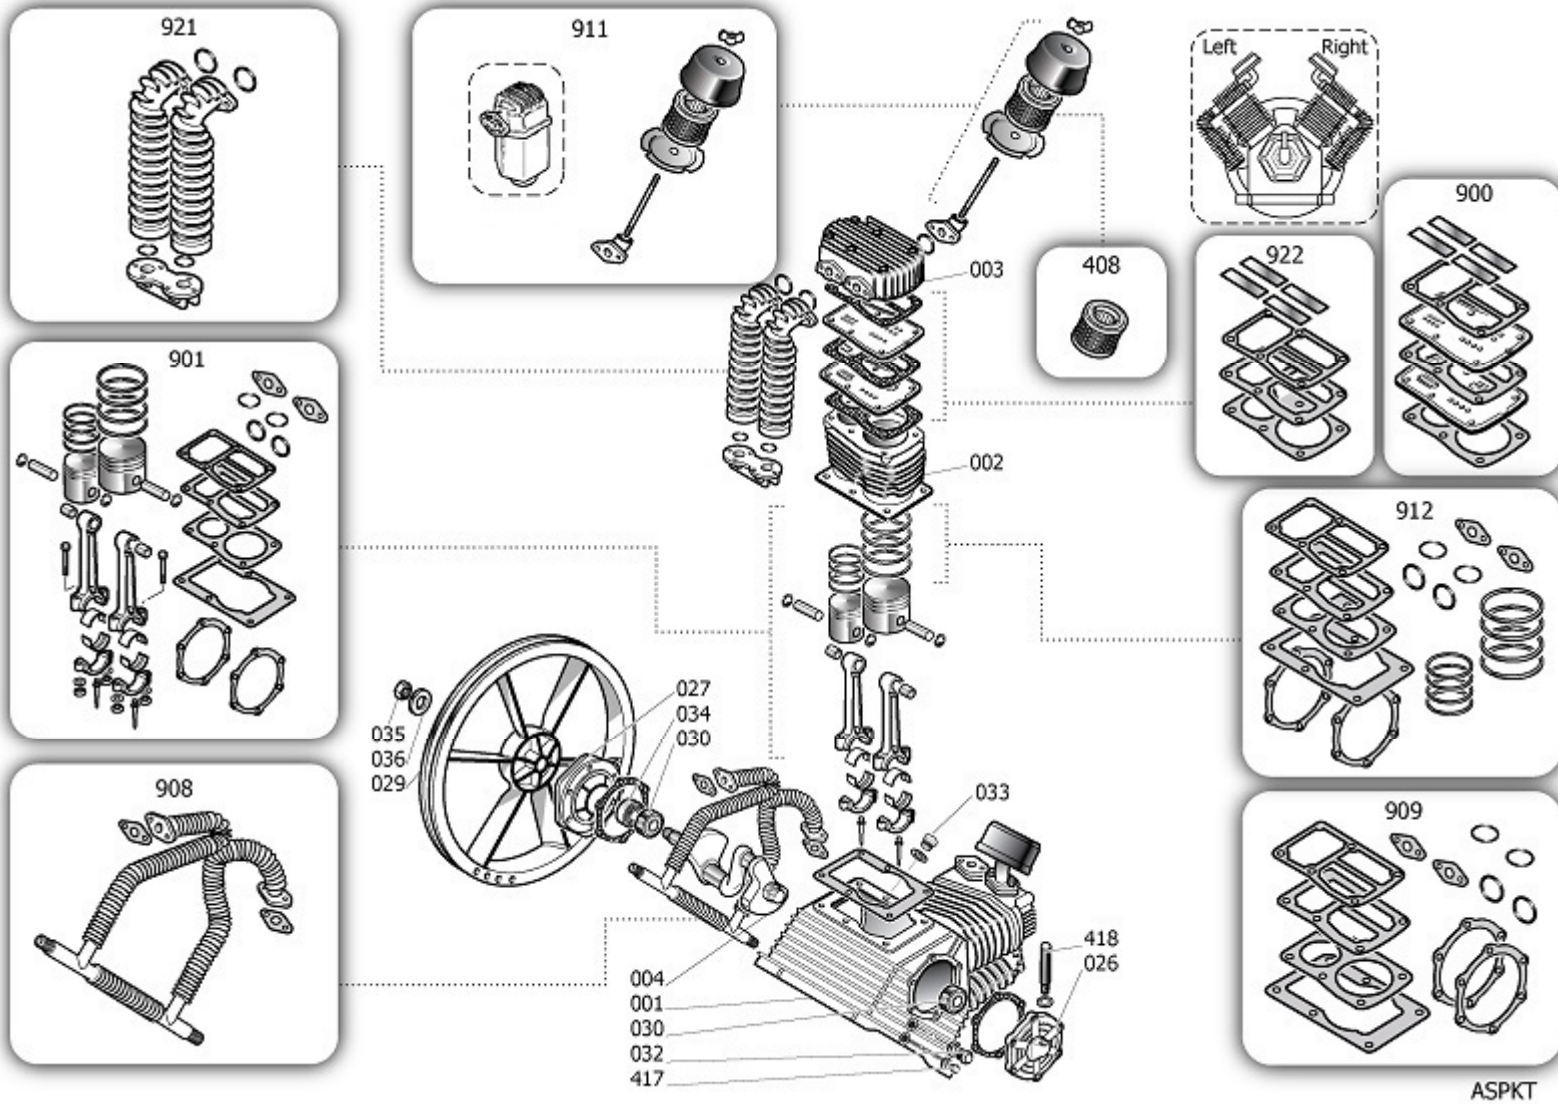

Pos	Component	MU	Multiplier
105	9048020	CHECK VALVE	PZ 1,0
106	9047089	LINE COCK	PZ 1,0
107	9047079	CONDENSATE DRAIN COCK	PZ 1,0
109	9052802	PRESSURE GAUGE	PZ 1,0
110	9049164	RELIEF VALVE	PZ 1,0
112	9053193	NIPPLE/ELBOW	PZ 1,0
125	9076862	PULLEY	PZ 1,0
126	9075886	POLY V BELT	PZ 2,0
131	9063272	COMPLETE PRESSURE SWITCH	PZ 1,0
135	84BT020	MOTOR	PZ 1,0
136	9062106	MAGN. STARTER W/OVLD CUTOUT	PZ 1,0
137	9064469	SOLENOID VALVE	PZ 1,0
142	8343040	BELT GUARD	PZ 1,0
145	9043549	DELIVERY PIPE	PZ 1,0
155	9054019	SILENCER	PZ 1,0
176	4100224	CONNECTOR	PZ 1,0
200	SP0000A	BARE PUMP	PZ 1,0
300	9420680	WHEELS/FEET MOUNTING KIT	PZ 1,0
4039	9053913	RIDUZ.1" M 1/2" F OT.NICHEL.CEOK	PZ 1,0

Pos	Component	MU	Multiplier
1	\$33106000 CASING	PZ	1,0
2	\$31604010SGL CYLINDER	PZ	1,0
3	SP61400 HEAD	PZ	2,0
4	SP61200 SHAFT	PZ	1,0
26	\$30406060 FRONT COVER	PZ	1,0
27	\$30406050 CASING REAR SUPPORT	PZ	1,0
29	\$31003760 FLYWHEEL	PZ	1,0
30	\$30306020 BALL BEARING 6211 K100	PZ	2,0
32	#012031000 OIL LIGHT	PZ	1,0
33	\$36507100 OIL PLUG	PZ	1,0
34	\$30306030 SEAL	PZ	1,0
35	\$37406090 SCREW FLYWHEEL	PZ	1,0
36	\$37501980 WASHER FLYWHEEL	PZ	1,0
110	9049020 RELIEF VALVE	PZ	2,0
408	9434N04 MPK FILT.CARTRIDGE RT K17-K50	PZ	2,0
417	\$36531140 OIL PLUG	PZ	1,0
418	\$36504590 PLUG OIL FILLING 3/4"	PZ	1,0
900	9434A17 MPK VALVE PLATE (LF)	PZ	1,0
900	9434A24 MPK VALVE PLATE (RG)	PZ	1,0
901	9434B21 MPK PISTON-CONROD K100	PZ	2,0
908	9434E18 MPK AFTERCOOLER K100	PZ	1,0
909	9434F18 MPK GASKET K100	PZ	1,0
911	9421658 AIR FILTER KIT	PZ	2,0
912	9434C20 MPK PISTON RINGS K100	PZ	2,0
921	9434D04 MPK INTERCOOLER K50-100	PZ	2,0
922	9434H08 MPK MAINTEN.PV K50-100	PZ	1,0